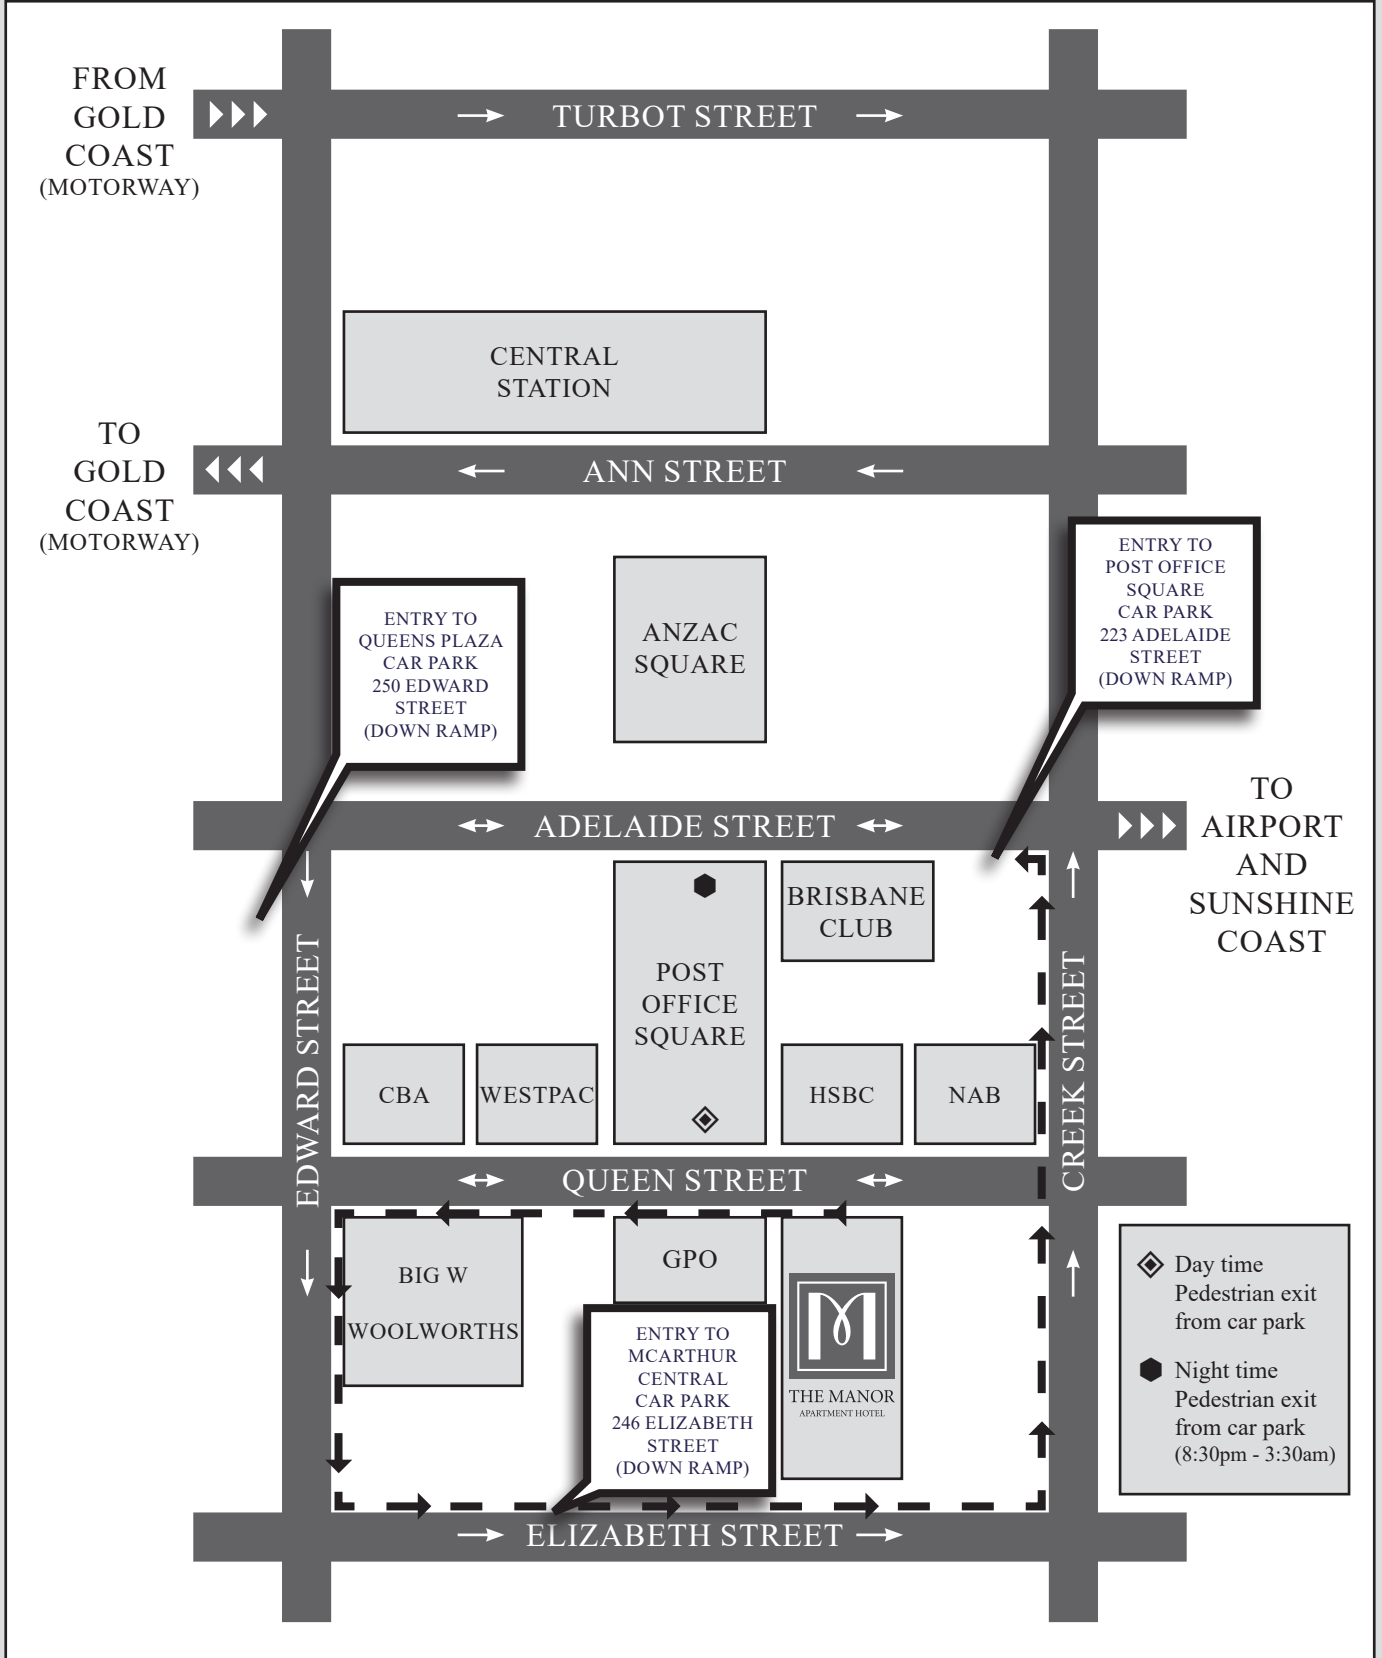

THE MANOR

APARTMENT HOTEL

Parking at The Manor

The Manor Apartment Hotel, 289 Queen Street, Brisbane | Ph: 07 3319 4700

Post Office Square Secure Car Park, 223-235 Adelaide Street, Brisbane