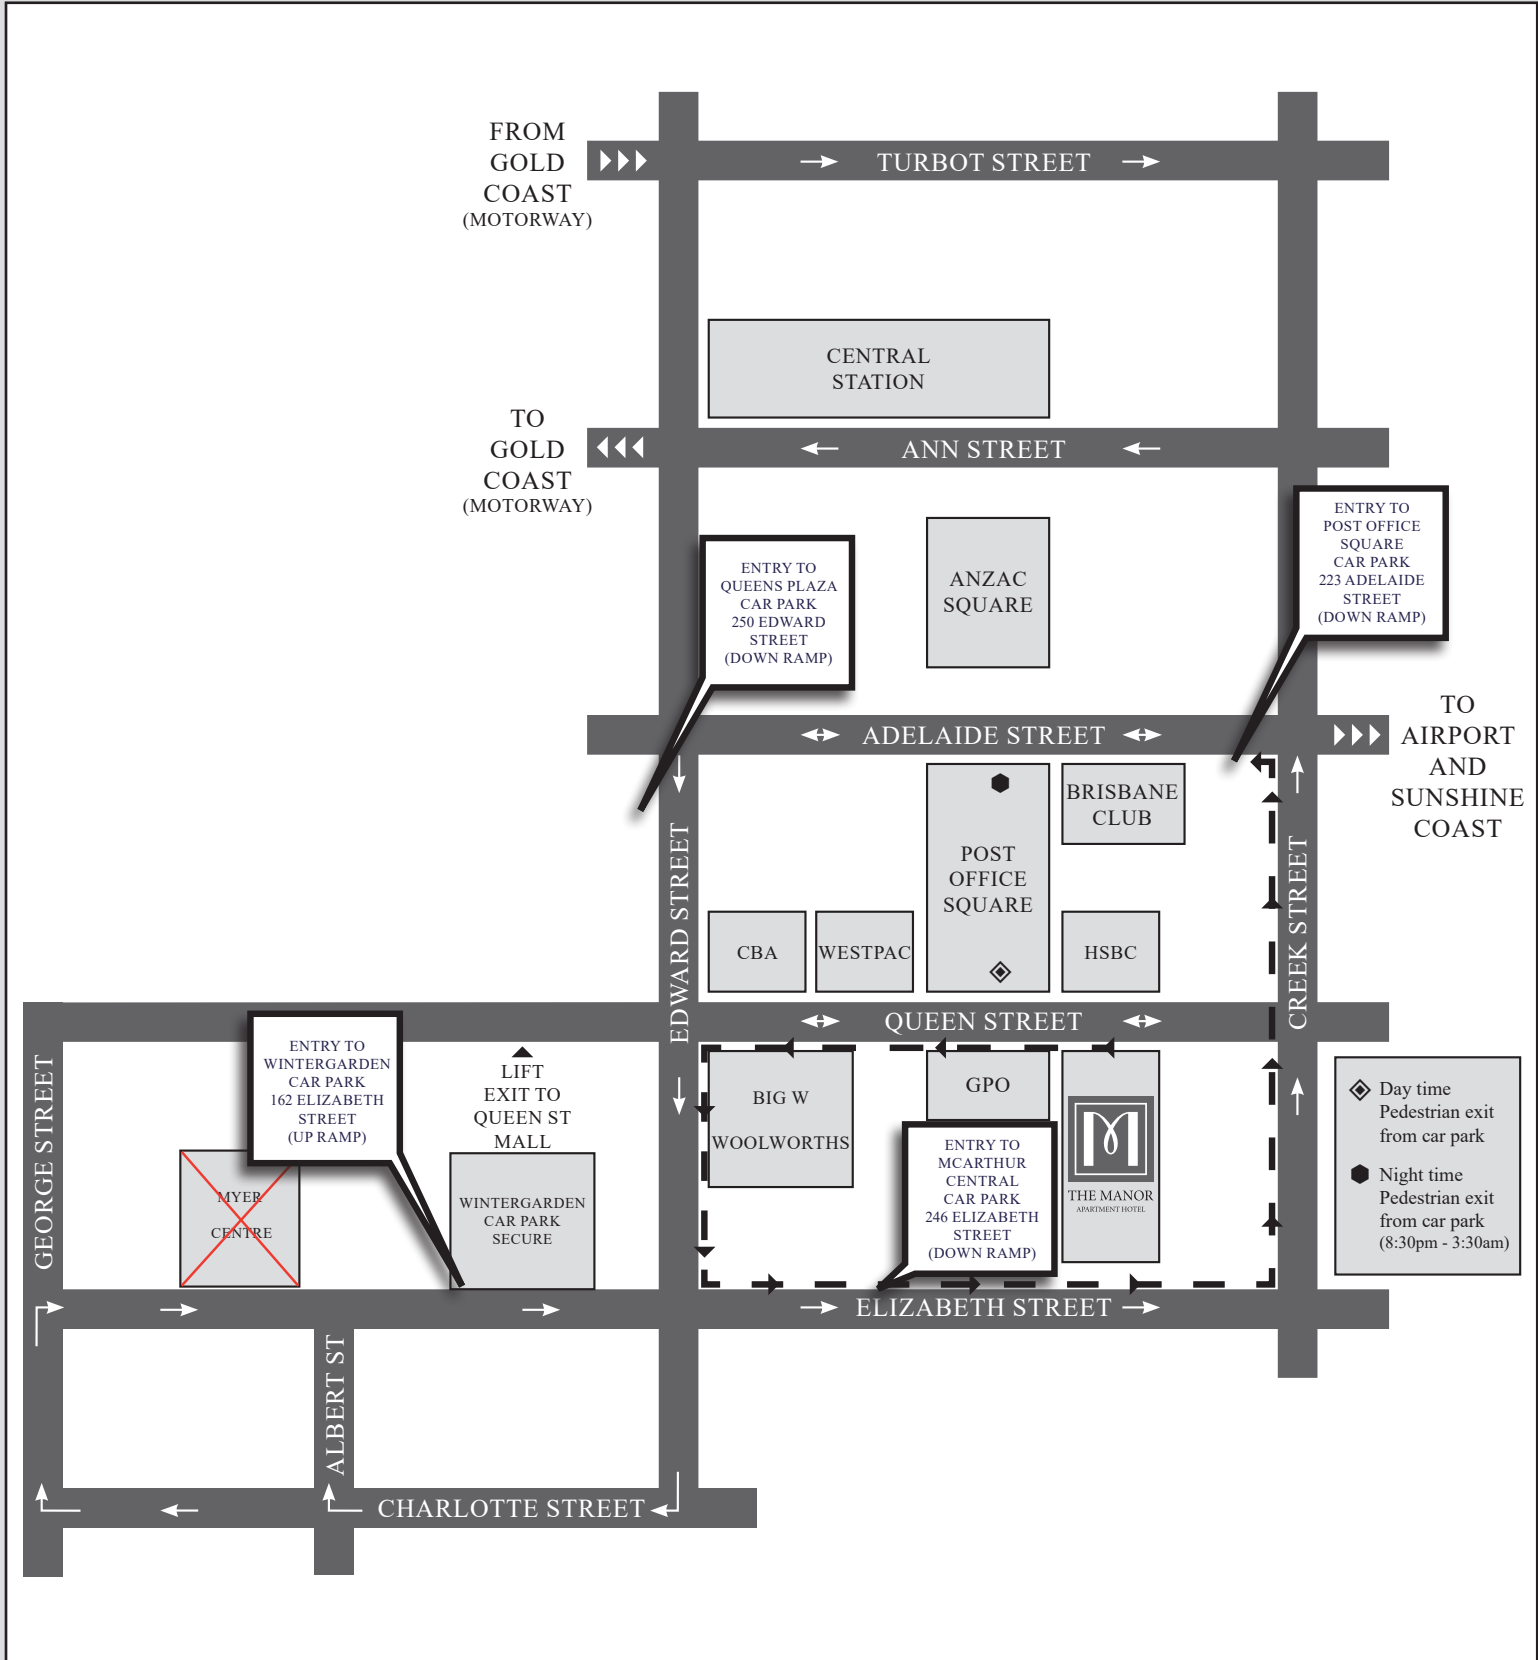

THE MANOR  
APARTMENT HOTEL

# Parking at The Manor

The Manor Apartment Hotel, 289 Queen Street, Brisbane | Ph: 07 3319 4700

Post Office Square Secure Car Park, 223-235 Adelaide Street, Brisbane